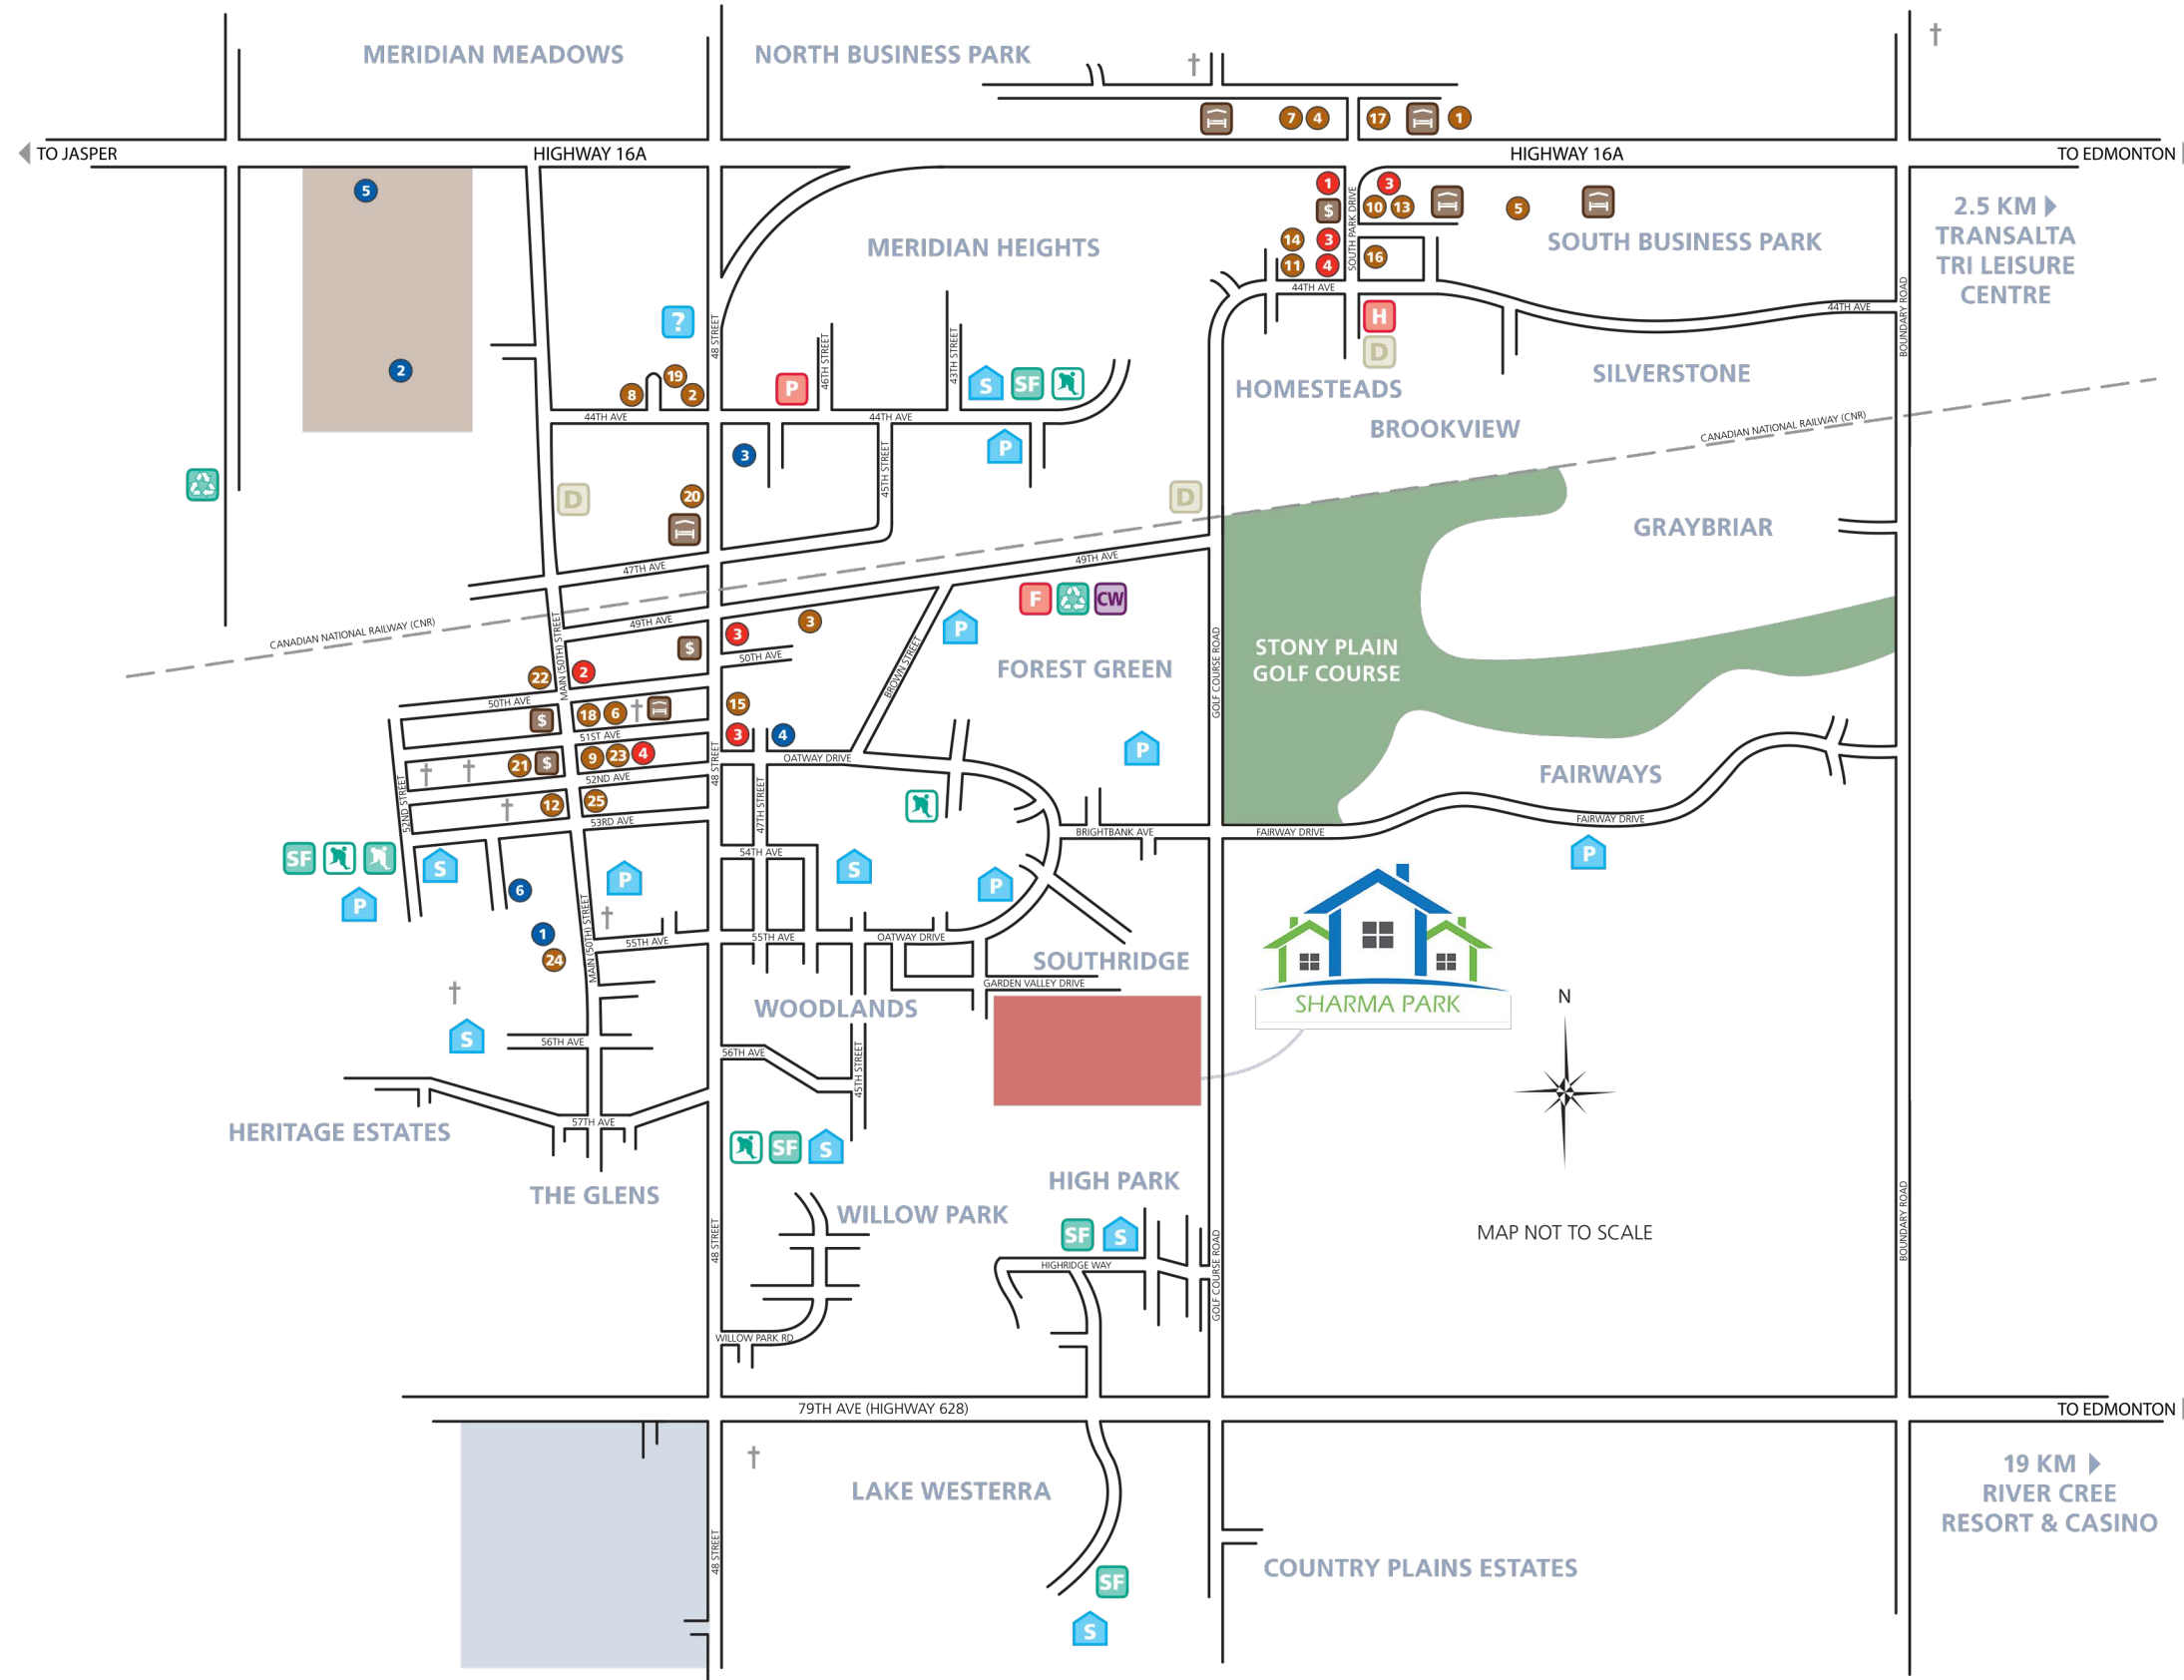

## COMMUNITY SERVICES

-  HOSPITAL
-  POLICE
-  FIRE DEPARTMENT
-  INFORMATION
-  RECYCLE CENTER
-  SPORTS FIELD
-  INDOOR ARENA
-  OUTDOOR RINK
-  ACCOMODATIONS
-  PLAYGROUND
-  SCHOOL
-  DAYCARE FACILITY
-  HOUSE OF WORSHIP
-  CAR WASH

## AMENITIES

-  SAFEWAYGROCERY
-  CO-OP FOOD STORE
-  GAS STATION
-  PHARMACY
-  BANK / ATM
-  MULTI-CULTURAL CENTER
-  PIONEER MUSEUM
-  MERIDIAN VILLAGE MALL
-  PUBLIC LIBRARY
-  EXHIBITION PAVILLION
-  FARMER'S MARKET

## RESTAURANTS

-  ABC COUNTRY RESTAURANT
-  A & W
-  BASILES PIZZA & PASTA
-  BOSTON PIZZA
-  CANTAFIO'S STEAKHOUSE
-  COURTYARD CAFE
-  DAIRY QUEEN
-  KFC
-  LITHO'S FAMILY RESTAURANT
-  MCDONALD'S
-  ORIGINAL JOES
-  ALMANAC RESTAURANT
-  SPIROS RESTAURANT
-  SUBWAY
-  SZECHUAN RESTAURANT
-  THE ORIENT FAMILY RESTAURANT
-  TIM HORTONS
-  BING'S RESTAURANT
-  TIM HORTONS
-  KC'S RESTAURANT
-  DONNA'S CAFE & PASTRIES
-  MISELLA DELITE ORGANIC CAFE
-  EARLY STAGE SALOON
-  HOMESTEADER'S KITCHEN
-  LADDA'S THAI ESAN RESTAURANT

2.5 KM ►  
TRANSALTA  
TRI LEISURE  
CENTRE

19 KM ►  
RIVER CREE  
RESORT & CASINO